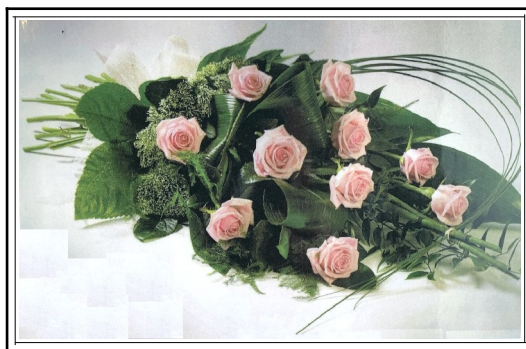

JP 11 – Luxury Rose  
 a. £290.00  
 b. £240.00

JP14 – Classic Gerbera  
 3ft £150.00  
 4ft £200.00

JP20 – Carnation & Gerbera  
 a. £55.00  
 b. £75.00

JP21 – Iris Mix  
 a. £55.00  
 b. £85.00

JP 22 – Woodland  
 £120.00